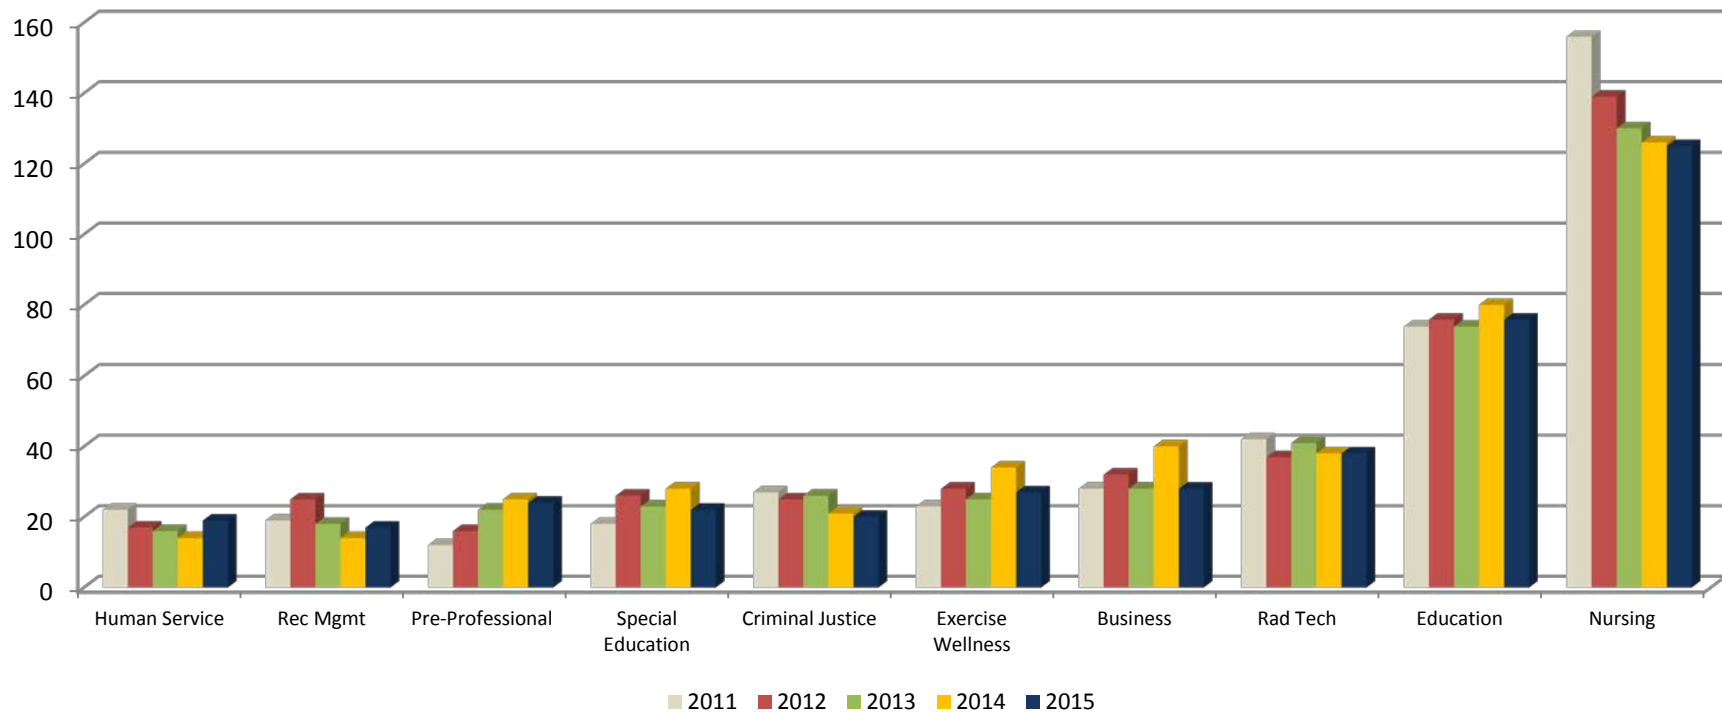

ENROLLMENT BY MAJOR 2011-2015

Top 10 Majors

	2011	2012	2013	2014	2015
Human Service	22	17	16	14	19
Recreation Management	19	25	18	14	17
Pre-Professional	12	16	22	25	24
Special Education	18	26	23	28	22
Criminal Justice	27	25	26	21	20
Exercise Wellness	23	28	25	34	27
Business	28	32	28	40	28
Radiologic Technology	42	37	41	38	38
Education (Elementary & Secondary)	74	76	74	80	76
Nursing	156	139	130	126	125